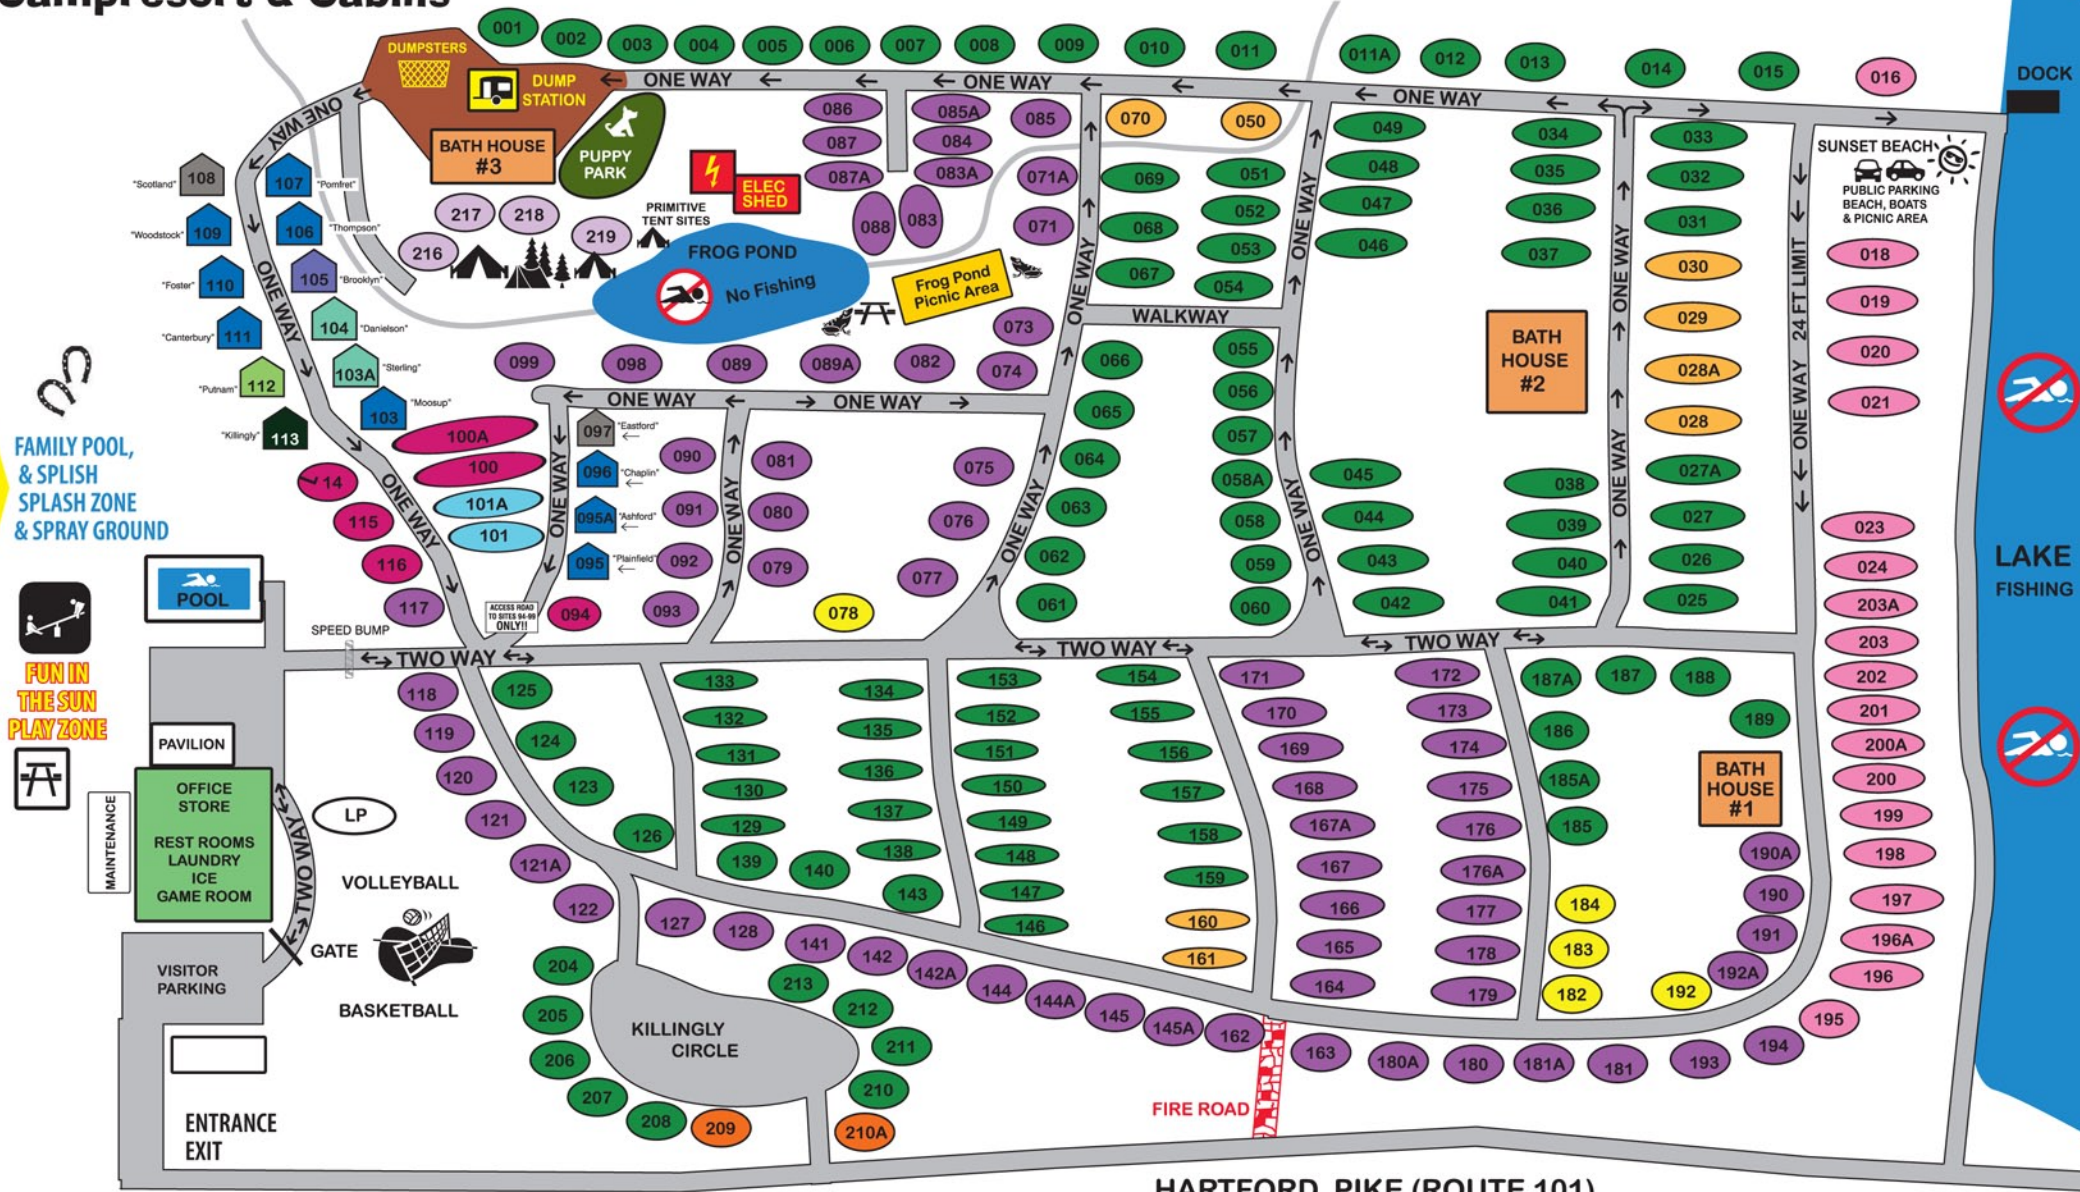

# Stateline Campresort & Cabins

1639 Hartford Turnpike  
East Killingly, CT 06243

860-774-3016  
camp@statelinecampresort.com

- |                                 |  |                                   |   |
|---------------------------------|--|-----------------------------------|---|
| ● Full Hookup 30AMP             | ● Dry Sites                                  | ● Rustic Deluxe Cabin             | ● Premium Deluxe Pet Friendly Cabin (105 & 108) |
| ● Full Hookup 50AMP             | ● Standard Sites 30/20AMP (W,E,G) RV or Tent | ● Rustic Pet Friendly Cabin (112) | ● Premium Grand Delux Cabins                    |
| ● Premium Sites (W,E,G,C 30AMP) | ● Standard Sites 50AMP (W,E,G)               | ● Rustic Cabin                    | ● Rustic Tent Area (w)                          |
| ● Premium Sites 50AMP (W,E,G,C) | ● Standard Sites Waterview (W,E,G)           | ● Premium Delux Cabins            | ● Frog Pond Picnic Area                         |