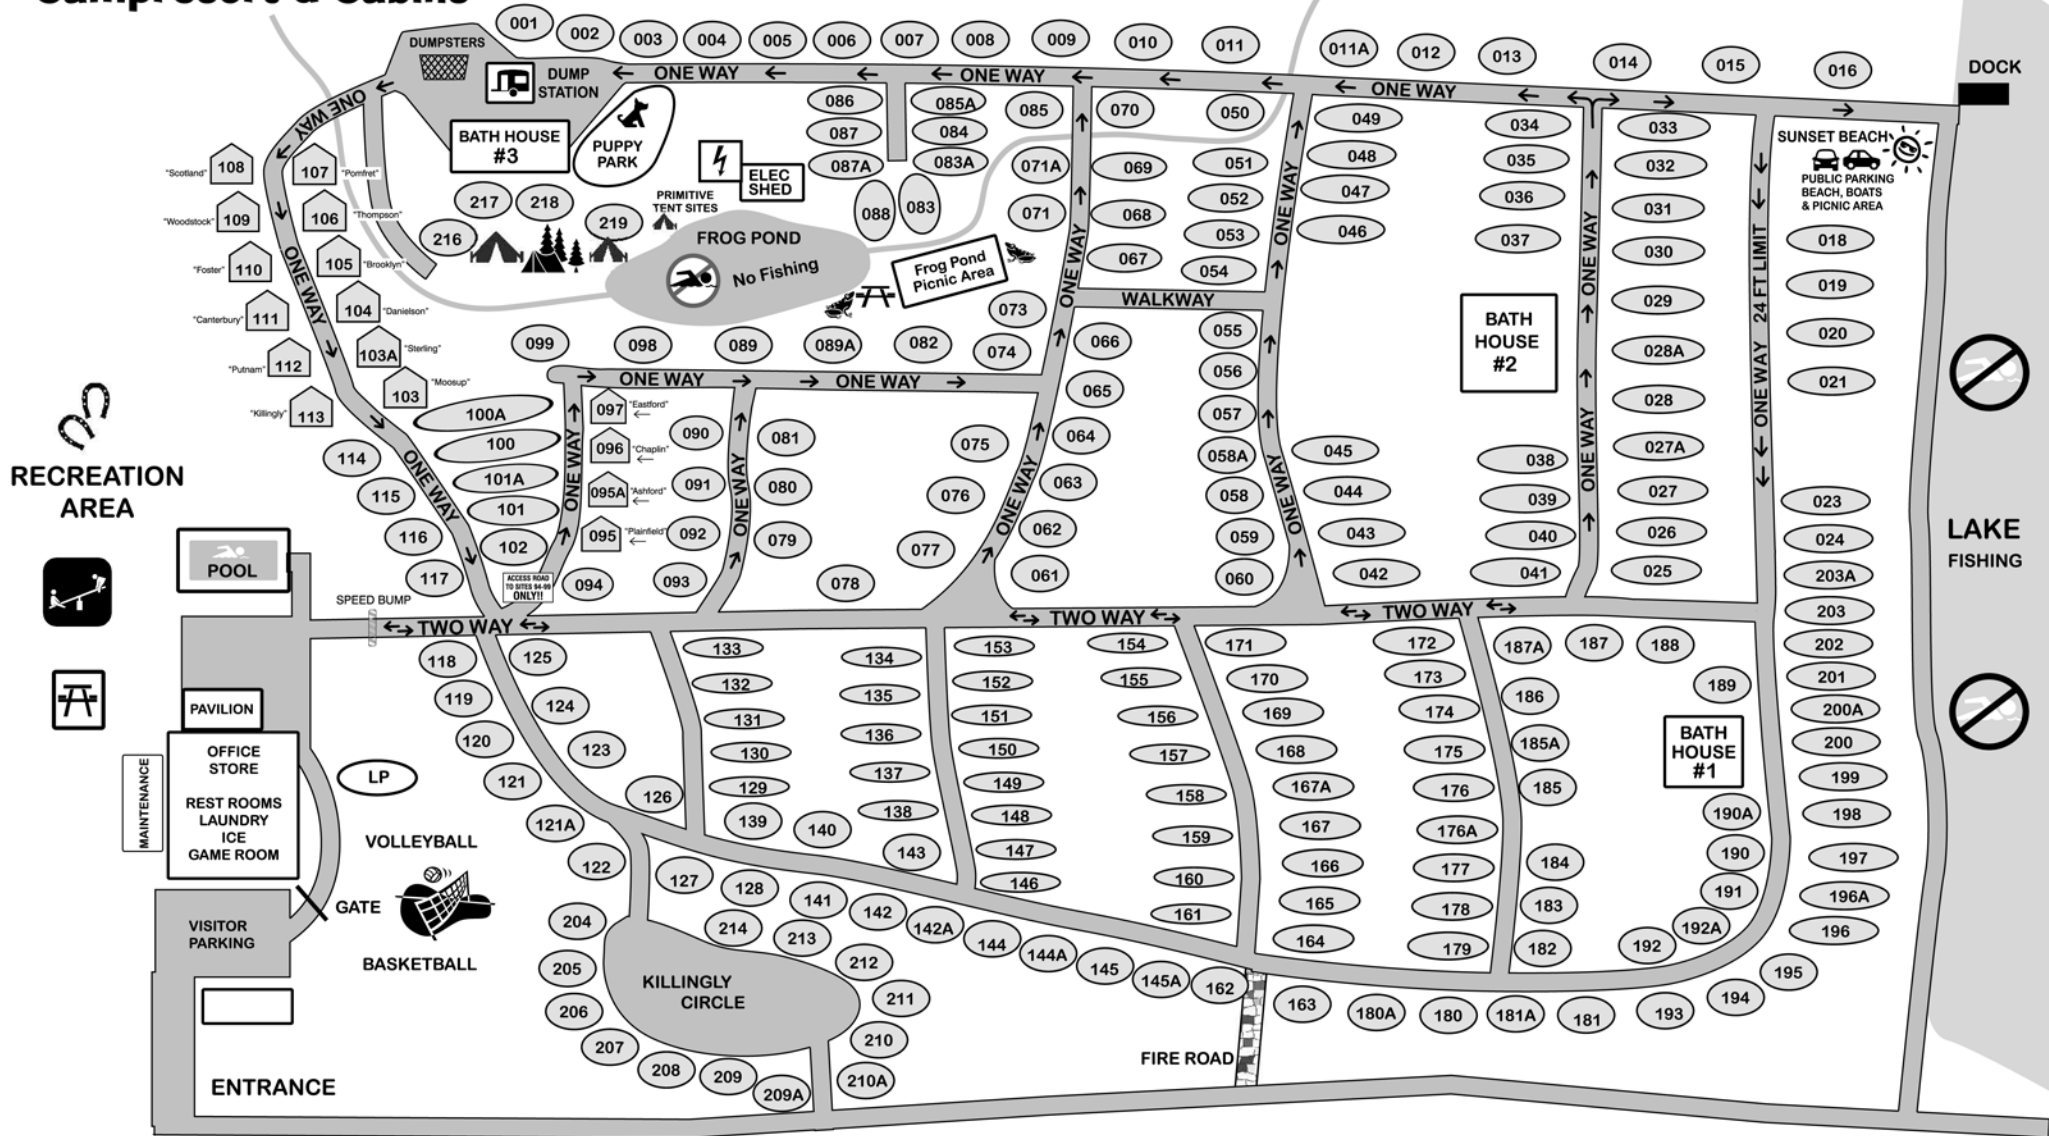

Stateline Campresort & Cabins

1639 Hartford Turnpike
East Killingly, CT 06243

860-774-3016
camp@statelinecampresort.com

HARTFORD PIKE (ROUTE 101)