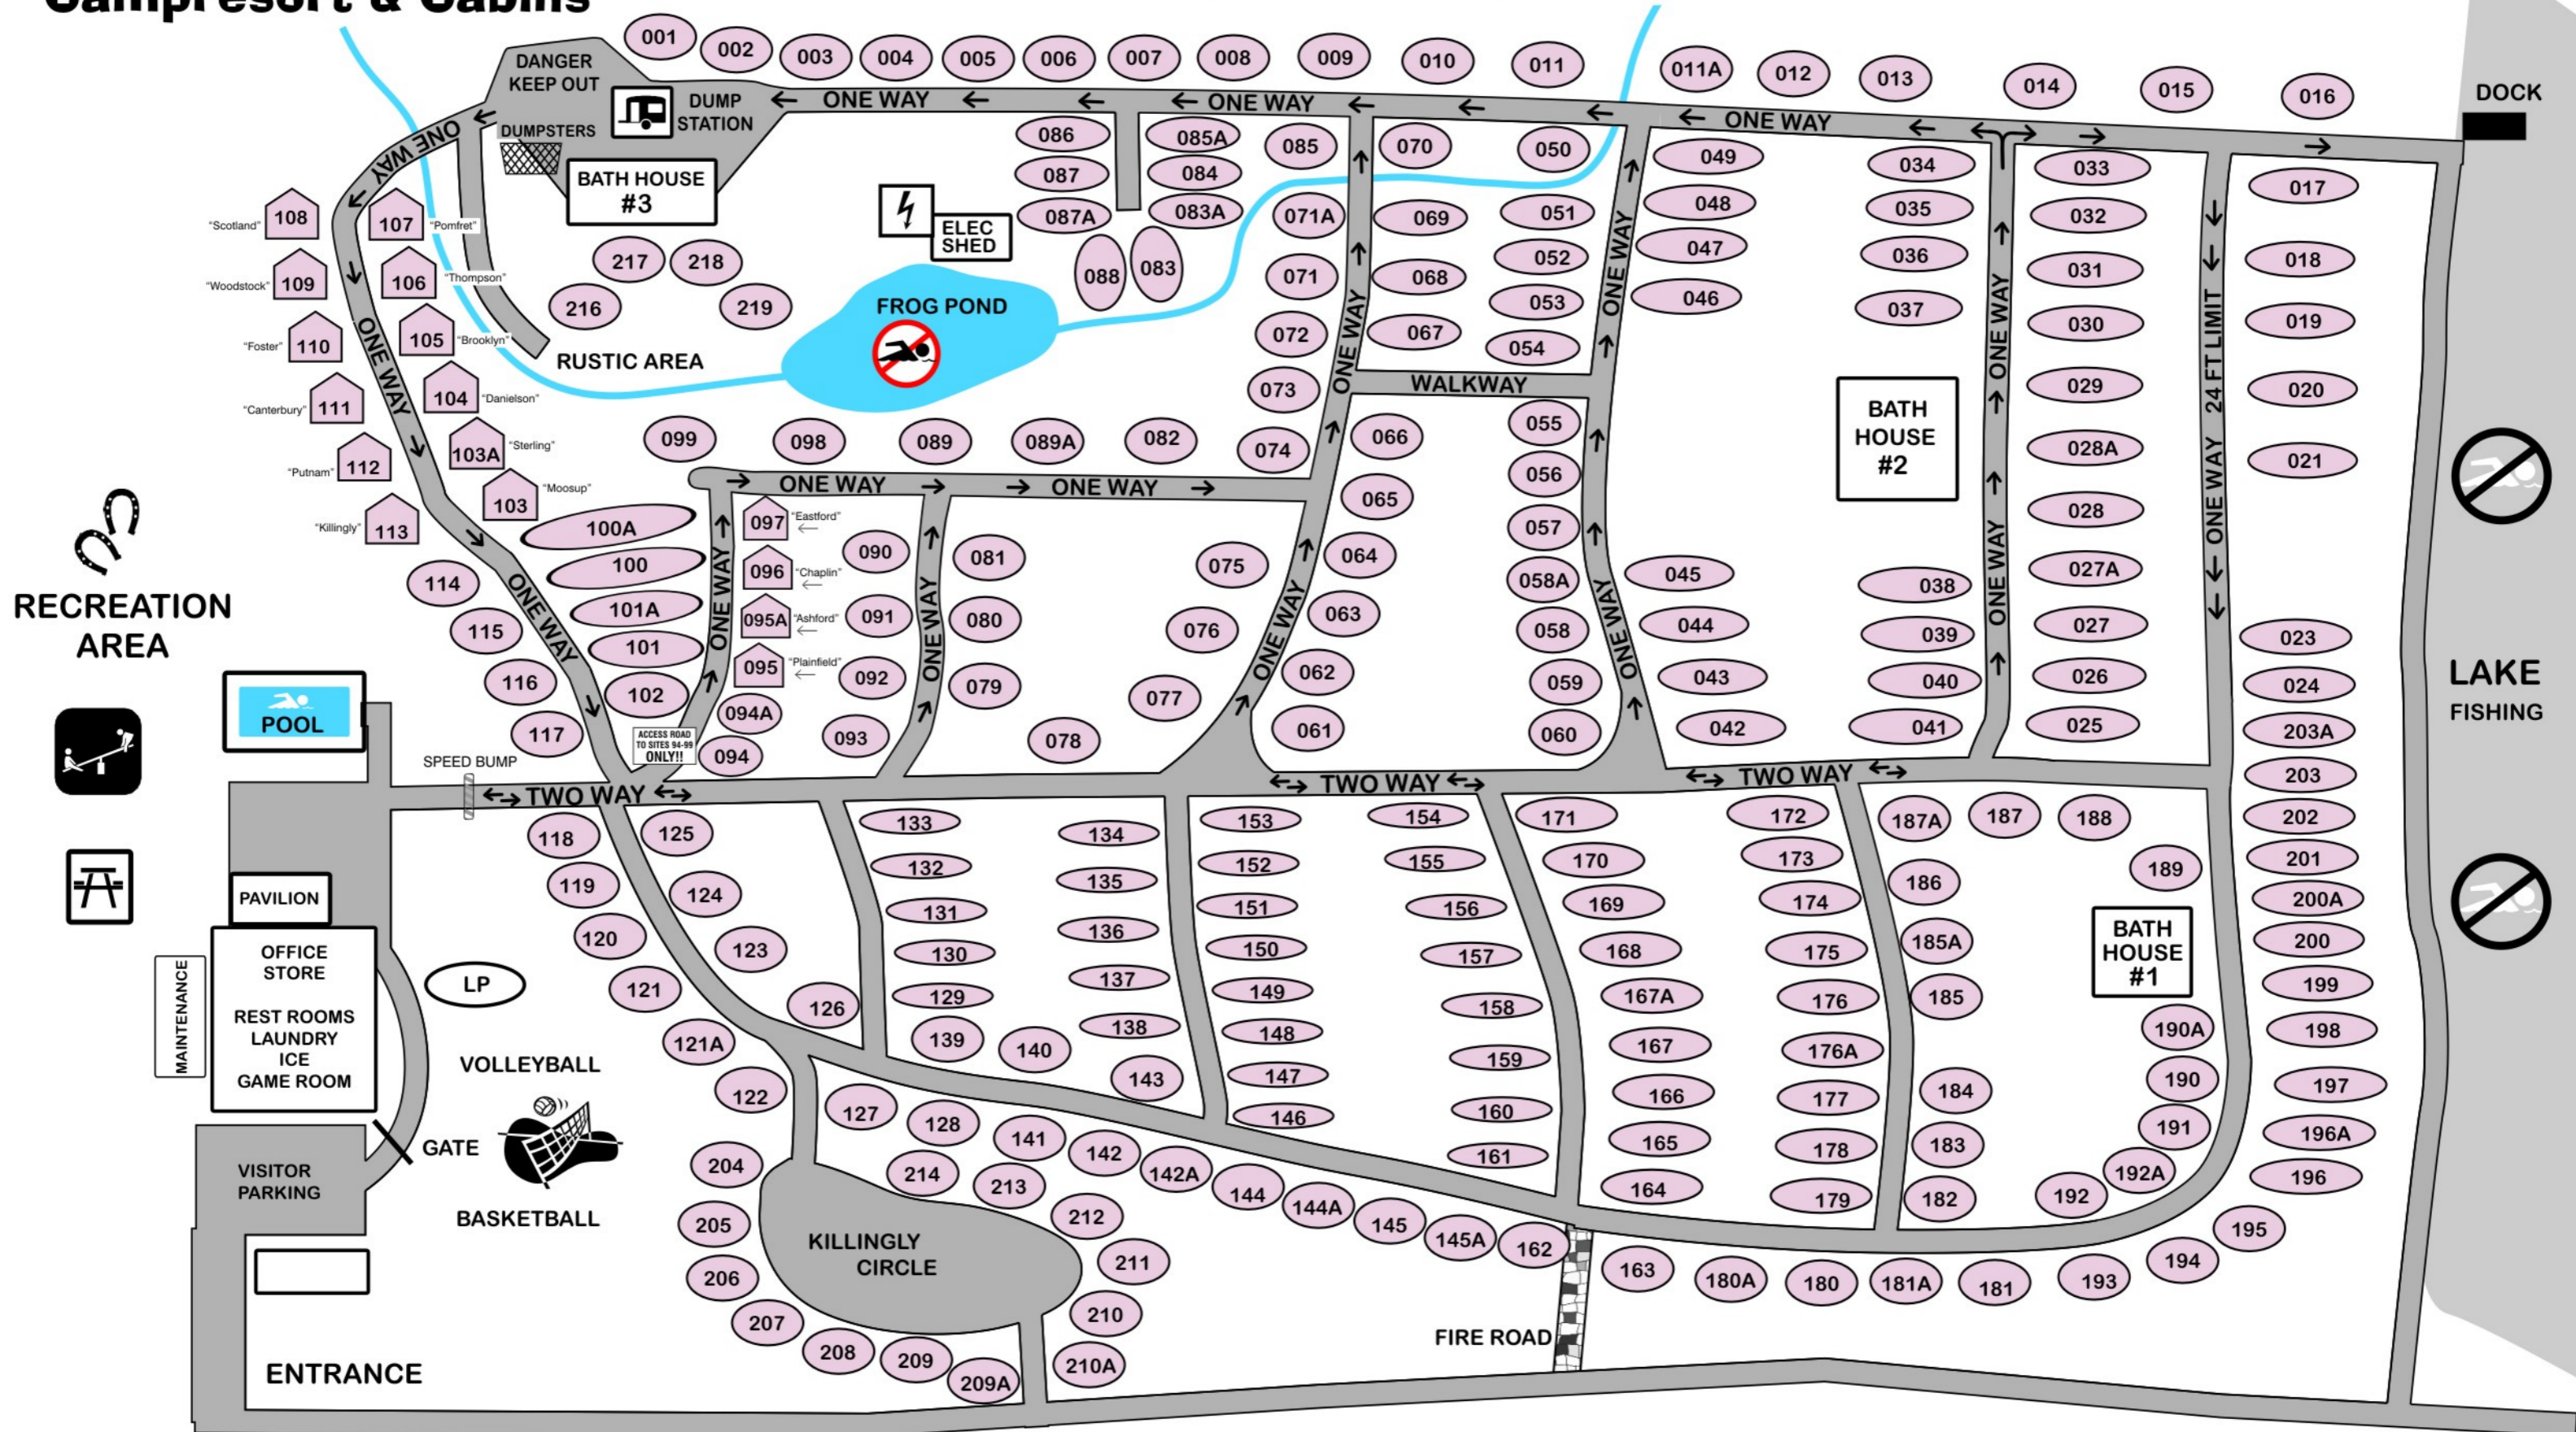

Stateline Campresort & Cabins

1639 Hartford Turnpike
East Killingly, CT 06243

860-774-3016
camp@statelinecampresort.com

HARTFORD PIKE (ROUTE 101)